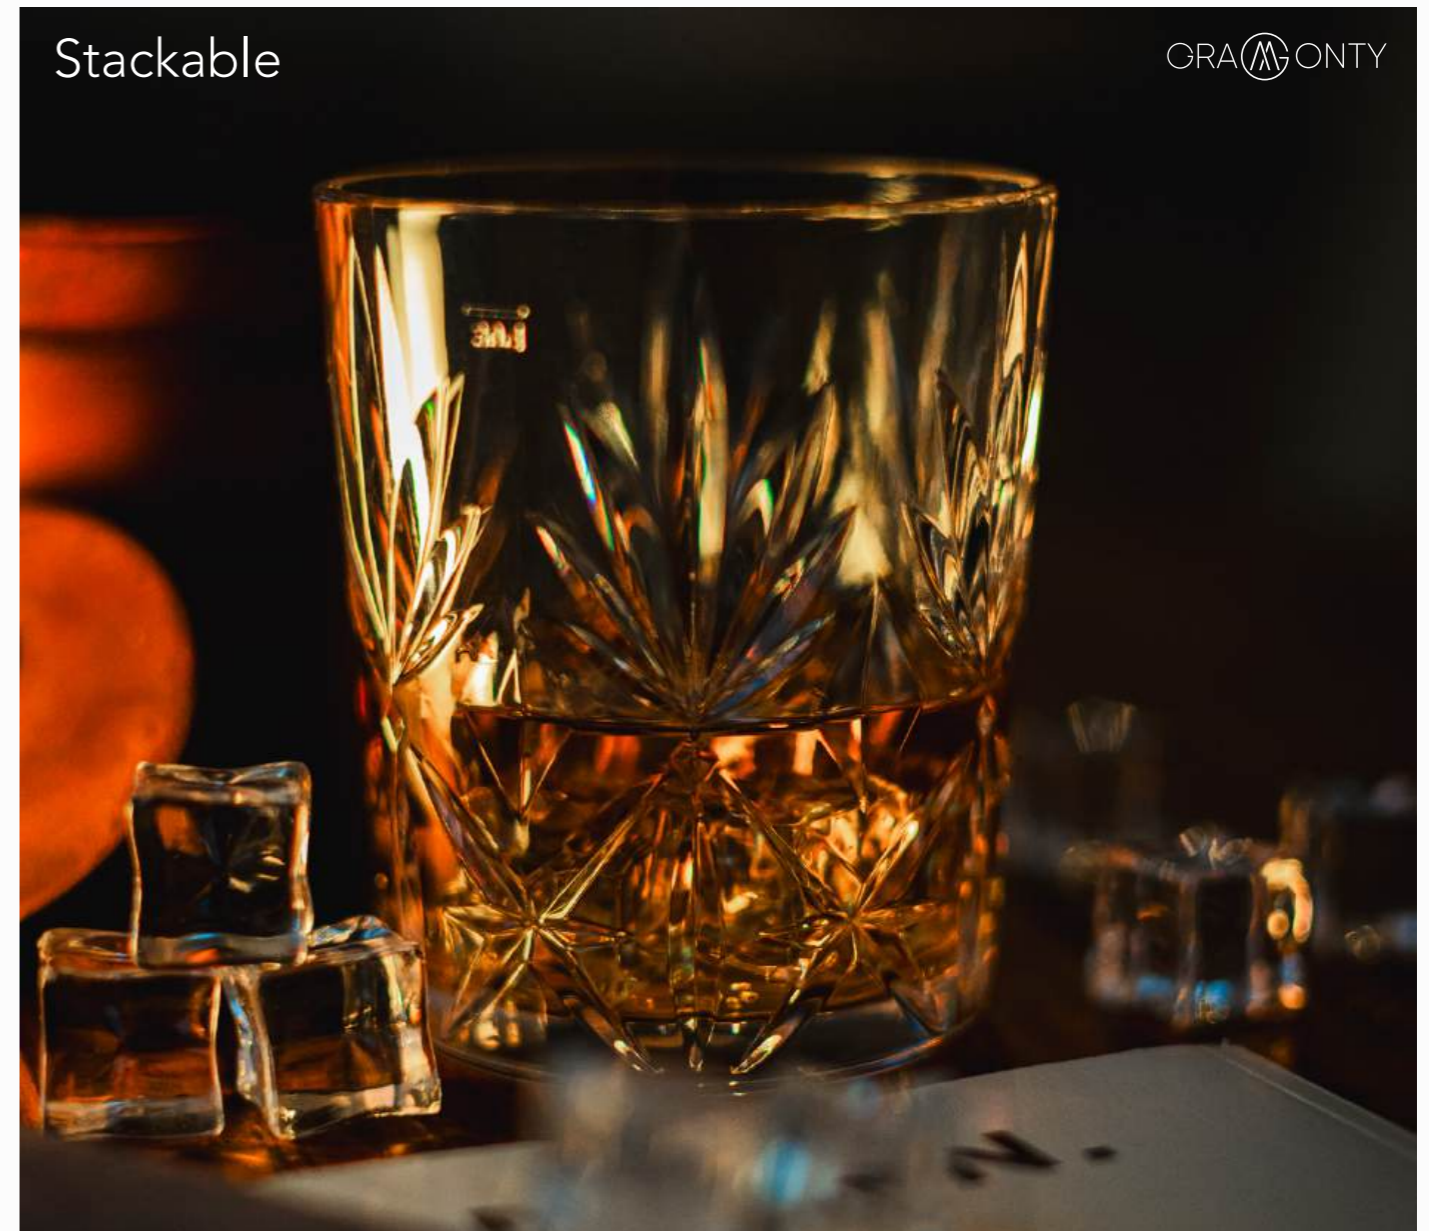

Lowball

35 cl | 11,8 oz

Measure

High: 100 mm – Ø top: 85 mm – Ø bottom: 73 mm

Weight

135 g

Measuring line

30 cl | 10,1 oz – 35 cl 11,8 oz to the top of the glass

Material

Tritan 100% unbreakable and BPA Free

Packaging

Master box 72 pcs. Colli 12 pcs.

Item no: 6155

Max. 35 cl | 11,8 oz

Measuring line
30 cl | 10,1 oz