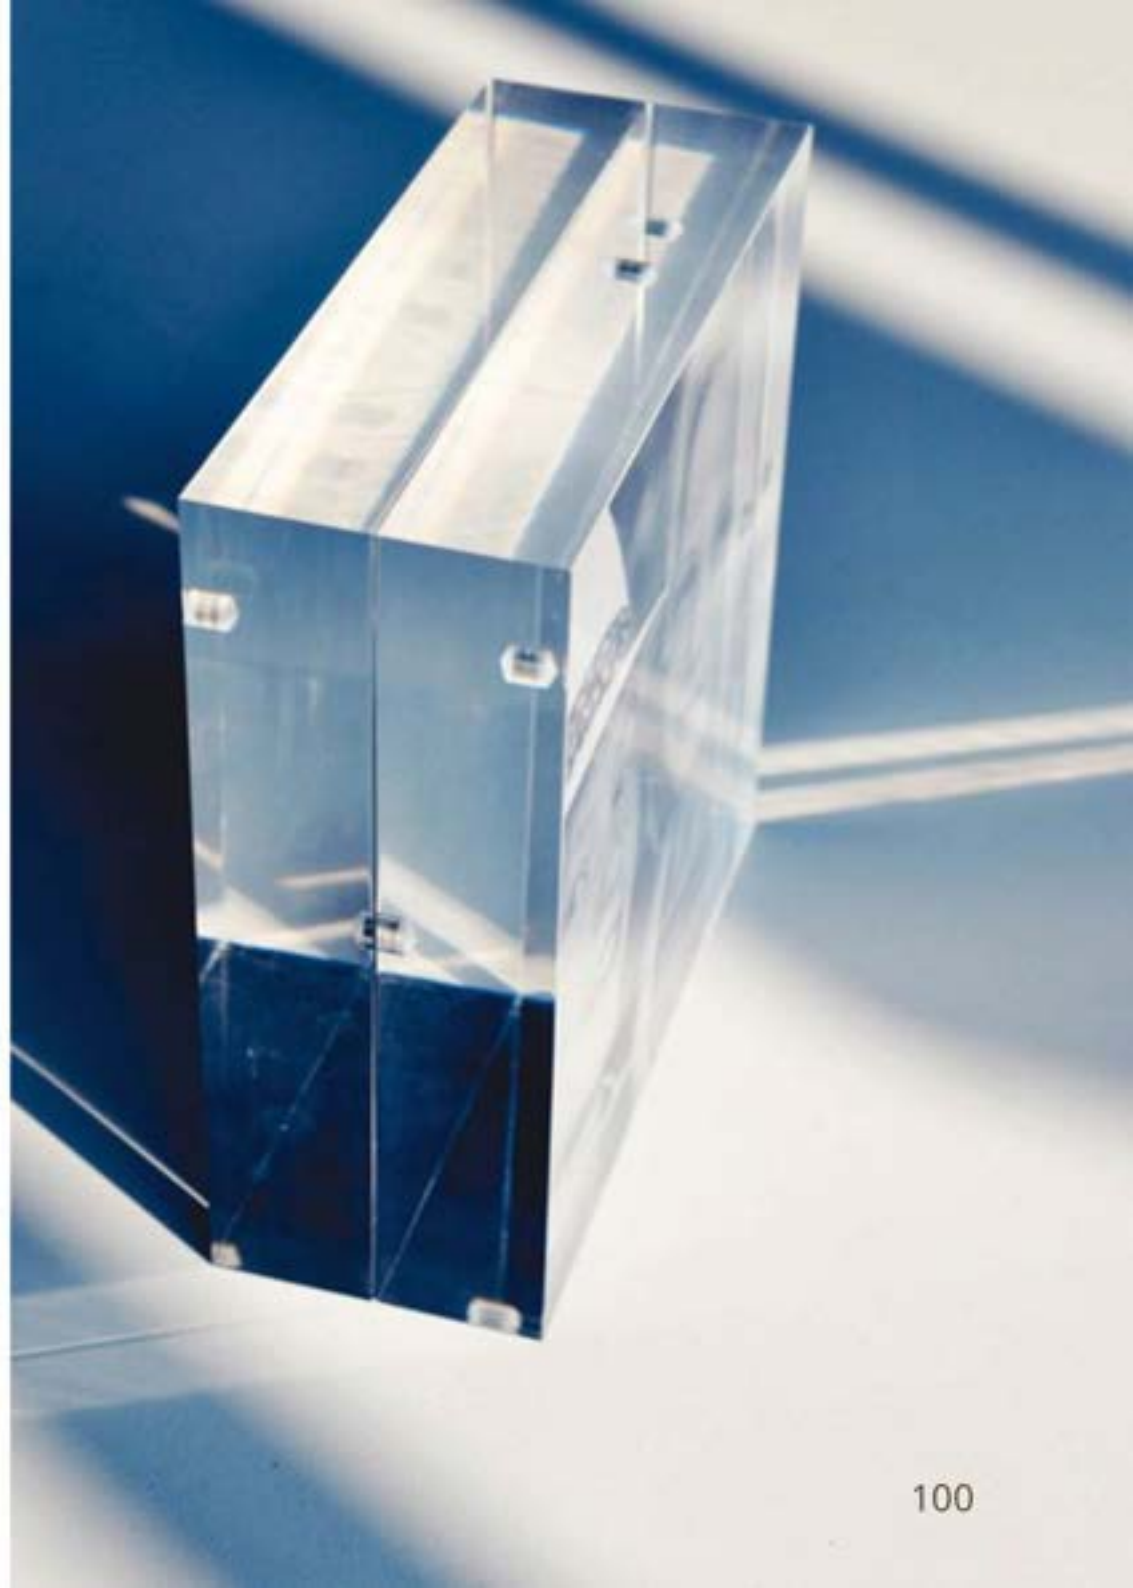

MATERIAL: ACRYLIC + MAGNETS

Warming up your space and creating a cosy atmosphere has never been easier than with the Block frames. Designed to help you cherish your memories, these frames let you relive beautiful moments while keeping a clean and modern look in your interior. Thanks to the magnetic sides, photos can be inserted or switched in seconds, making them as practical as they are timeless. Block, a thoughtful way to frame life's highlights.