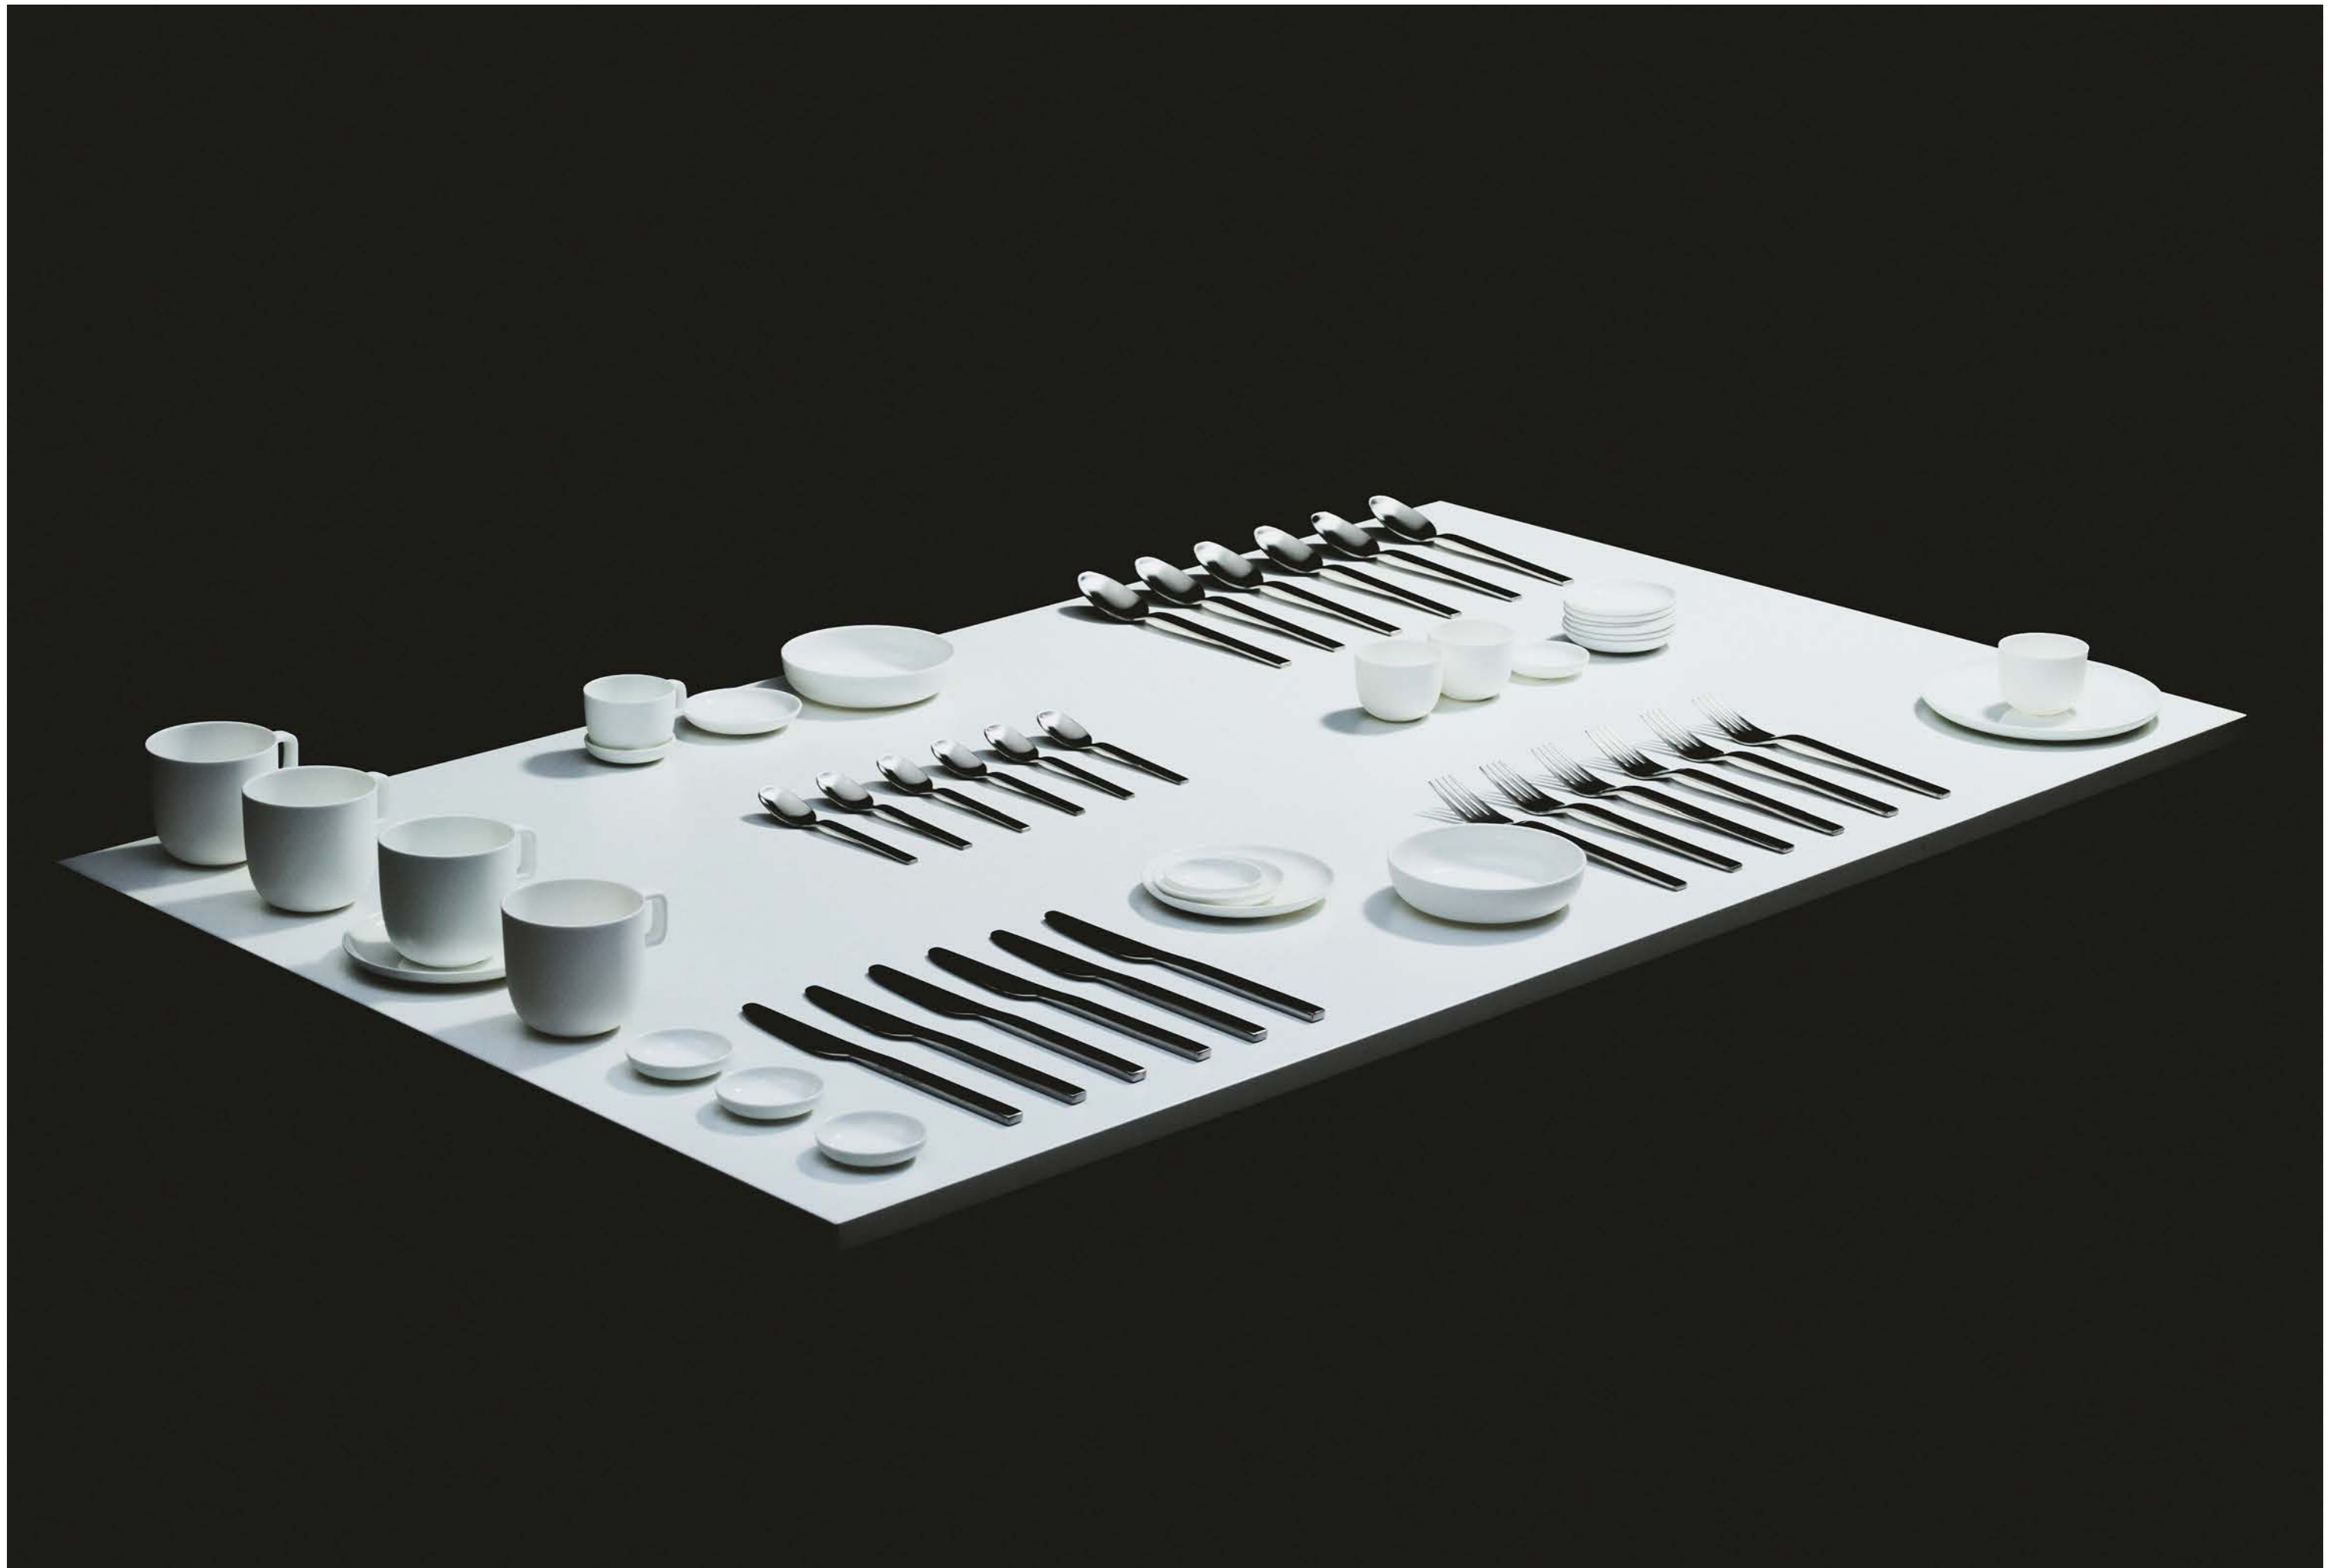

*Base dinnerware by Piet Boon*

*Base glassware by Piet Boon*

Base dinnerware & cutlery by Piet Boon

BASE — TABLEWARE

Fine Bone China plates

LOW PLATE MINI  
MATT WHITE  
B9214701  
L8 W8 H1,5 CM  
L3,15 W3,15 H0,59 INCH