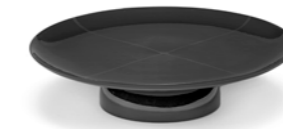

CAKE STAND
PACIFIC
B4023117-800
L33 W33 H8 CM
L12,99 W12,99 H3,15 INCH