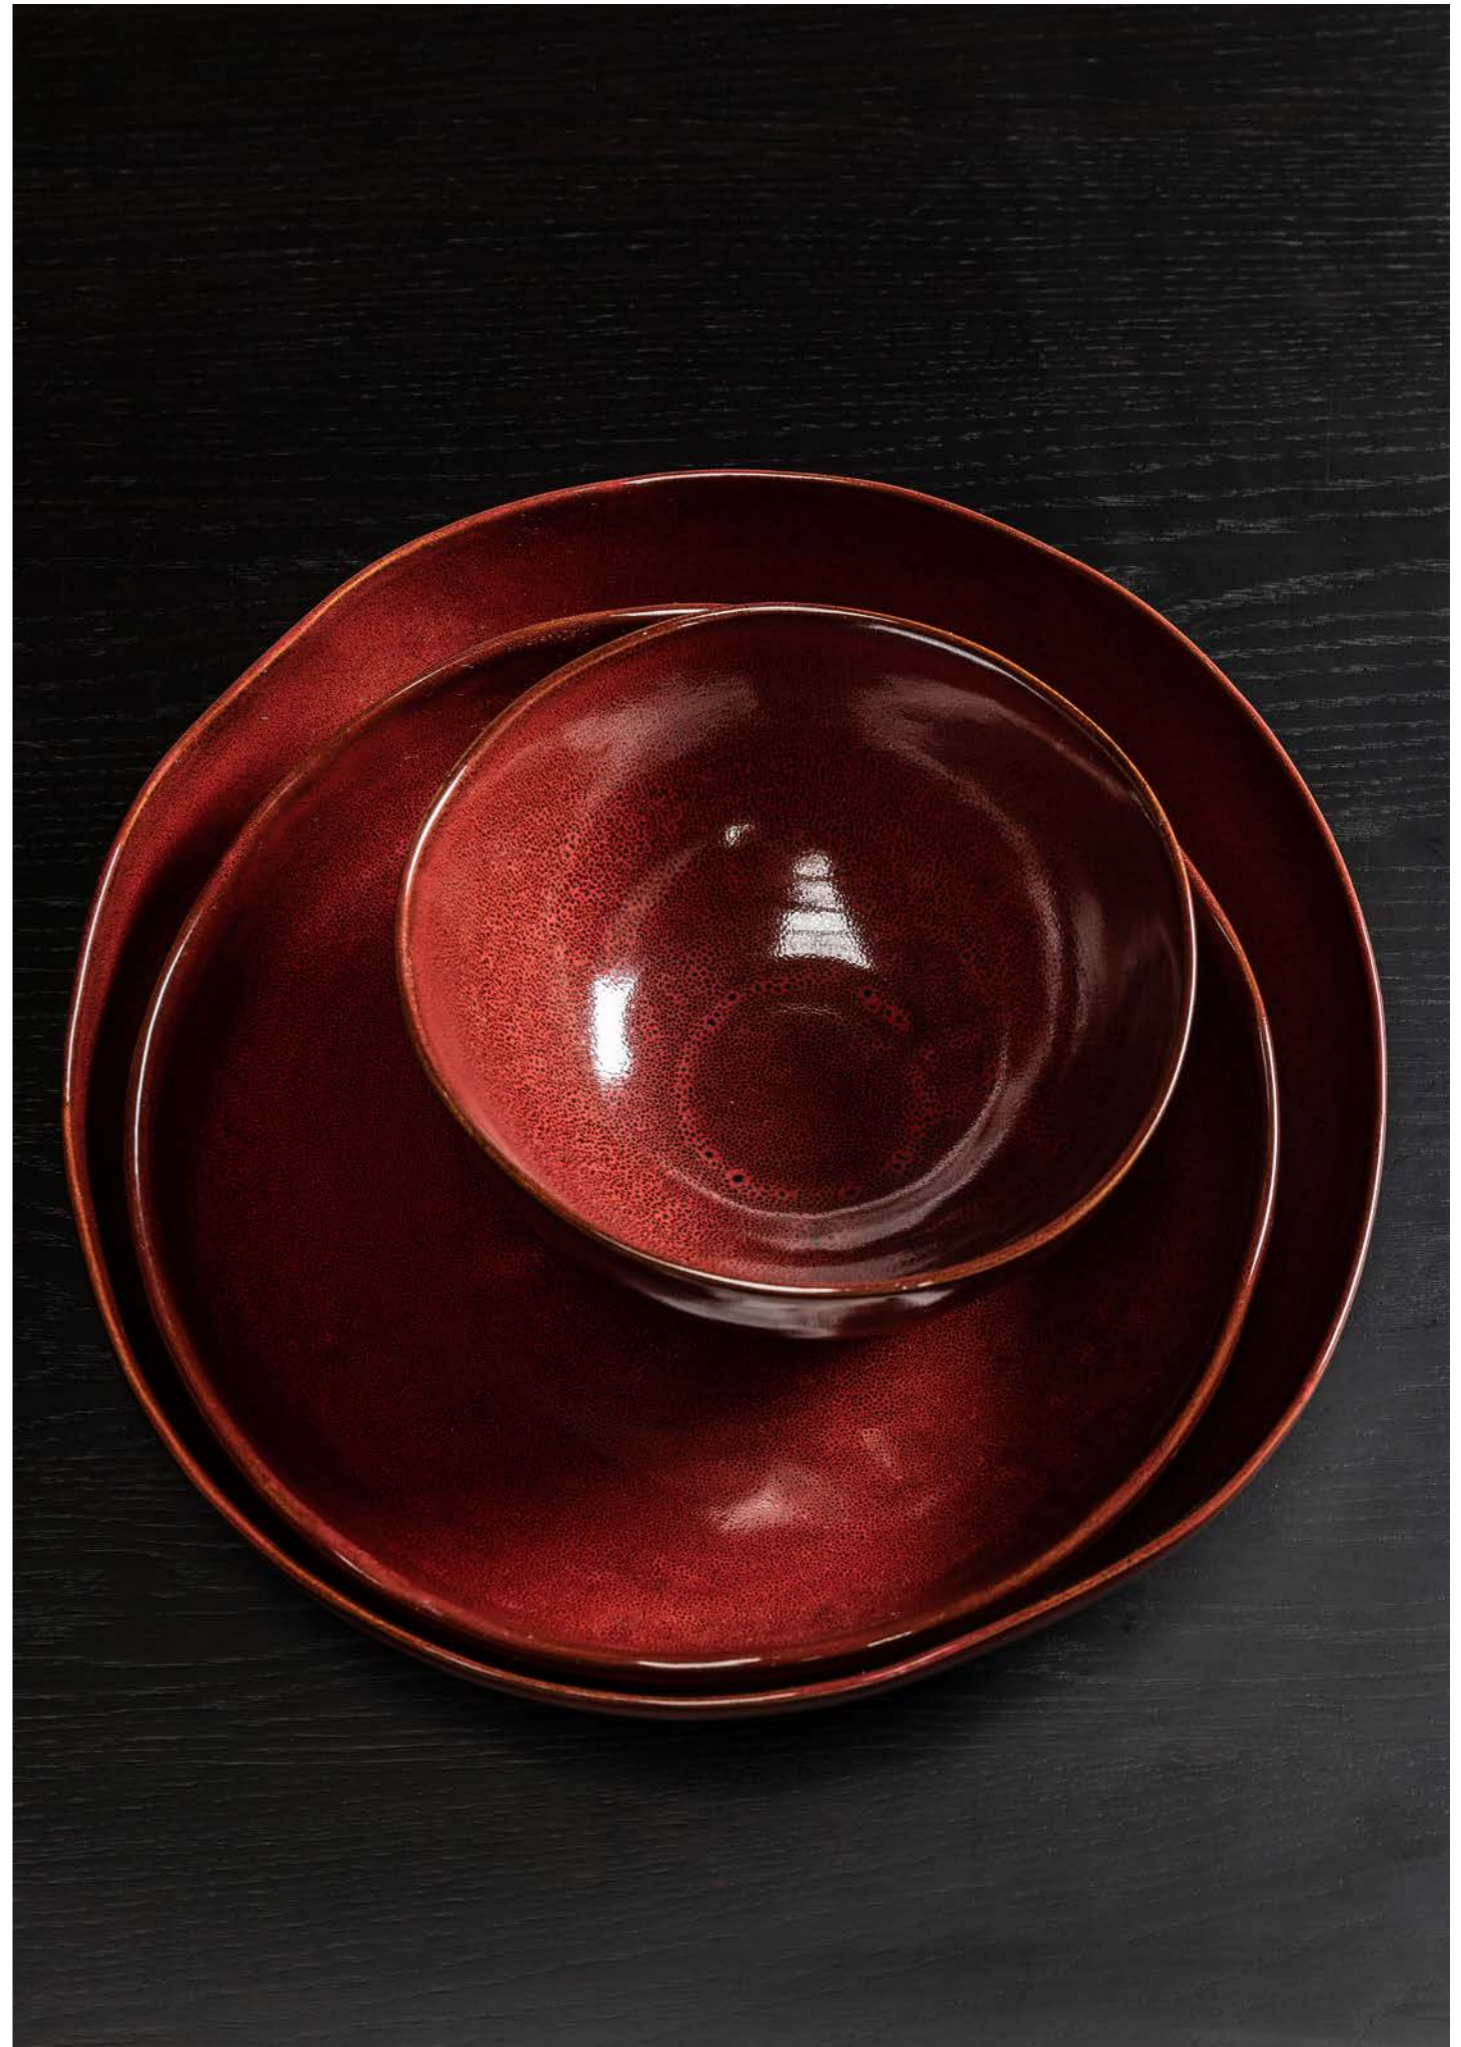

La Mère bowls by Marie Michielssen