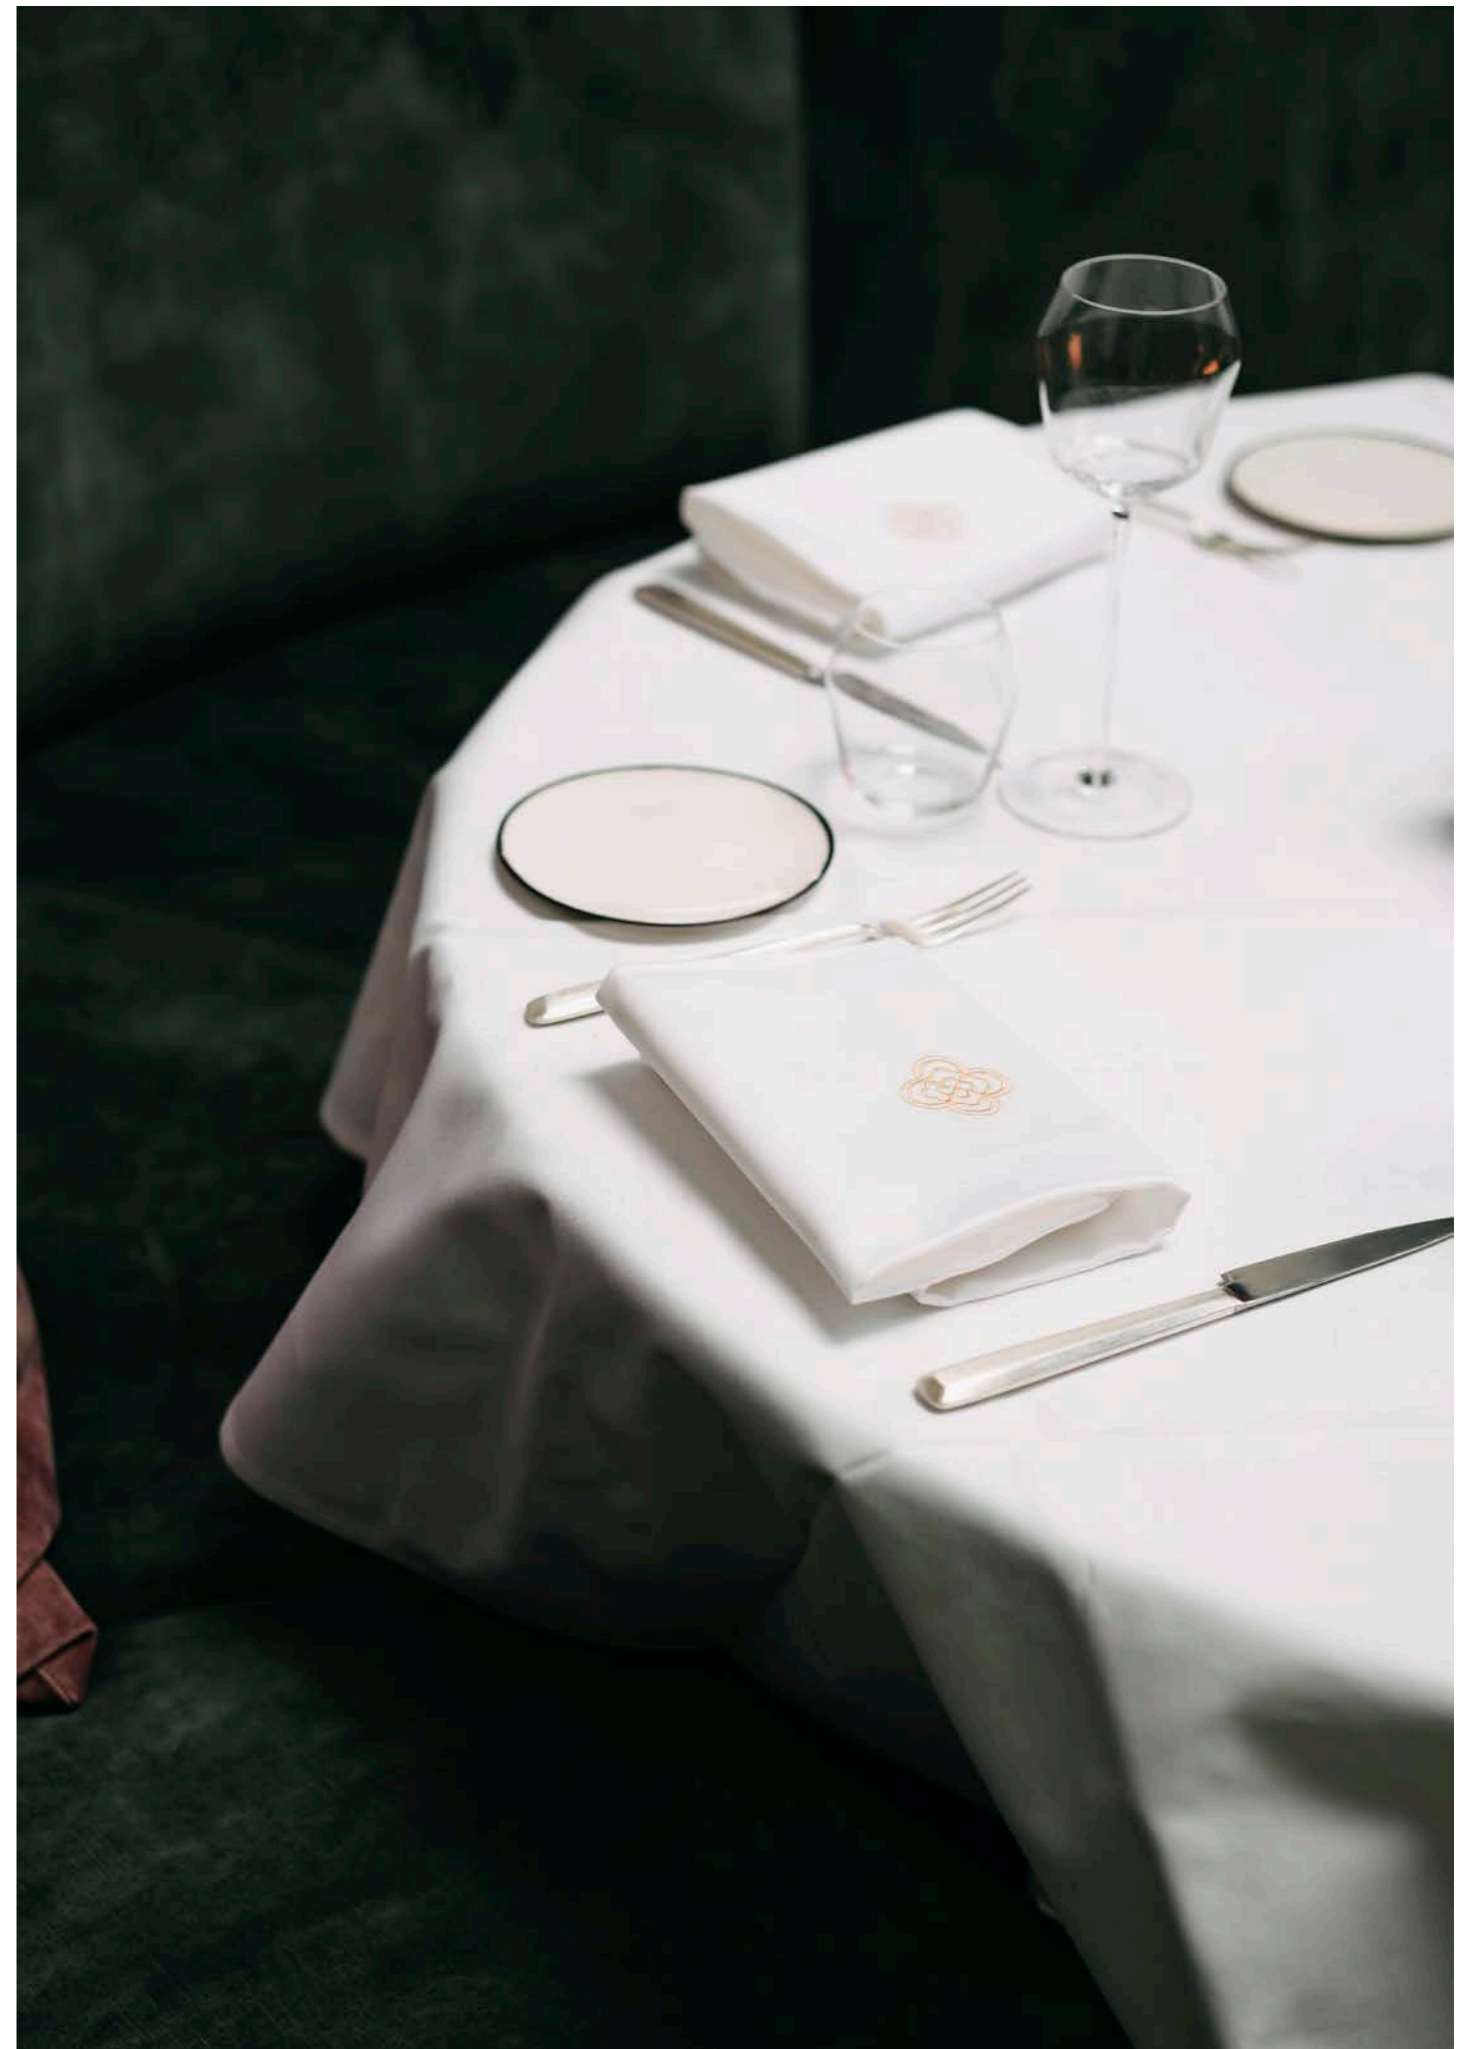

Dé plates, & *Billie* glass and white wine glass by Ann Demeulemeester