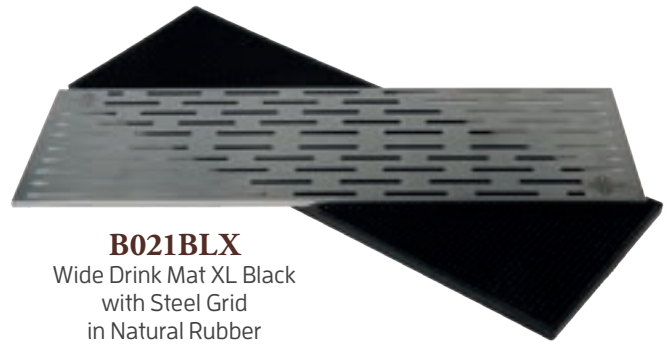

B021BBRAND
Wide Drink Mat XL Black
with Steel Grid
in Natural Rubber
and Stainless Steel
meas. 600 x 200 mm

B021BLX
Wide Drink Mat XL Black
with Steel Grid
in Natural Rubber
and Stainless Steel
meas. 600 x 200 mm