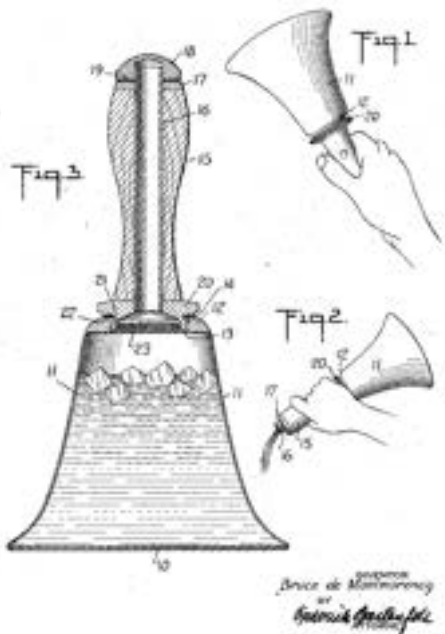

290 mm

Dec. 14, 1937. B. DE MONTMORENCY
COCKTAIL SHAKER
Filed Aug 21, 1937