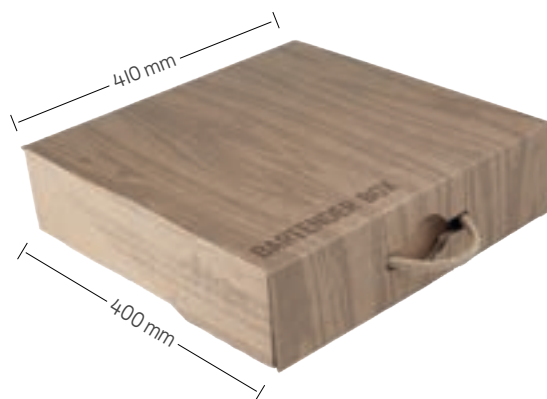

A003F
Couple of Armbands
Elastic adjustable
Pink

*Friends of
The Bars*

BX01

Tools kit bartender Easy
Inside:

- pz. 1 Muddler green lime ribbed
- pz. 1 Pro Jigger clear (25:50ml)
- pz. 1 Bar Strainer 4 prong in Pc clear
- pz. 1 Bar Spoon Full Twist
- pz. 4 Pro Pourer clear
- pz. 1 Bar Shaker s.s. 20 Oz.
- pz. 1 Bar Shaker s.s. 28 Oz.
- pz. 8 Plastic Pour mix color