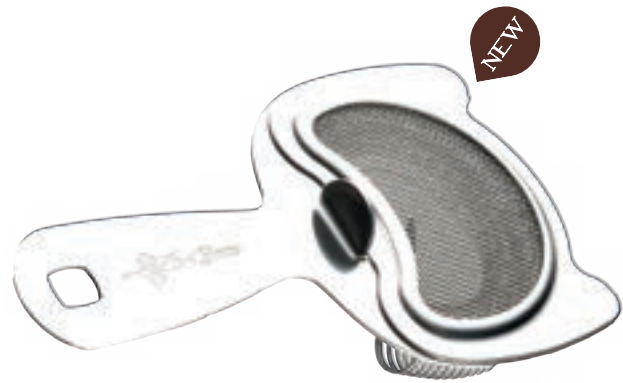

B006NP
Stealth Cocktail Strainer No Prongs
in Stainless Steel
Mirror Finish

B006TCF
Deluxe Cocktail Fine Strainer
in Stainless Steel
Mirror Finish