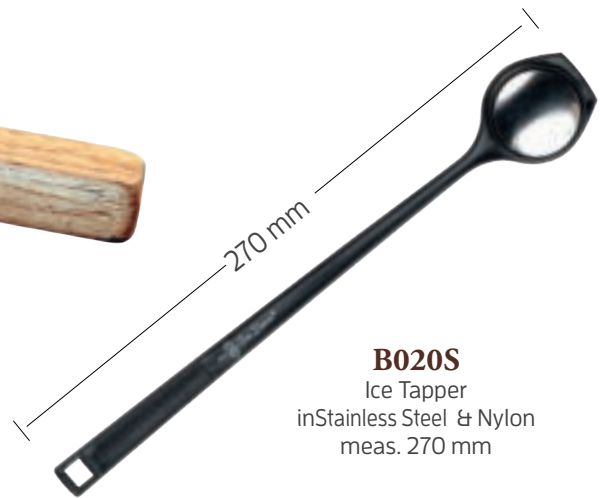

DT001
Fruit Peeler
of 210 mm in SBC
in Stainless Steel

DT002
Citrus Twist Small
of 165 mm in SBC
in Stainless Steel

DT003
Decorative Knife
of 195 mm in SBC
in Stainless Steel

DT004
Citrus Twist
of 170 mm in SBC
in Stainless Steel

B013LX
Fruit Wedger Professional
Body in Stell Alloy
Blade in Stainless Steel AISI 301
10 sections

C009
Ice Pick
in Stainless Steel and Wood
meas. 210 mm

B020S
Ice Tapper
in Stainless Steel & Nylon
meas. 270 mm