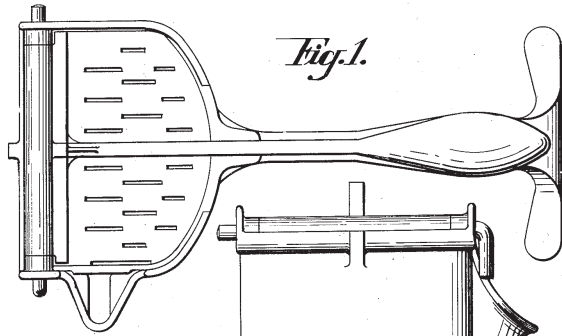

Des. 93,382

Fig. 3.

INVENTOR
George W. Bungay
BY *Sheffield*
ATTORNEY

B018LX
Vintage Fruit Press
in Stell Alloy
complete with 2 Drainer in PP and
and Stell Alloy

HAND MADE

SQUARE

PATENTED
NR. 002353639

PMB01B
Store-n Pour 1 Lt.
Fast Pouring
in PEHD
Black