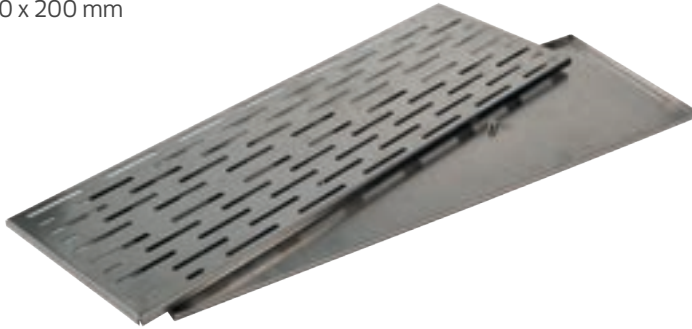

B021BBRAND
Wide Drink Mat XL Black
with Steel Grid
in Natural Rubber
and Stainless Steel
meas. 600 x 200 mm

B021BLX
Wide Drink Mat XL Black
with Steel Grid
in Natural Rubber
and Stainless Steel
meas. 600 x 200 mm