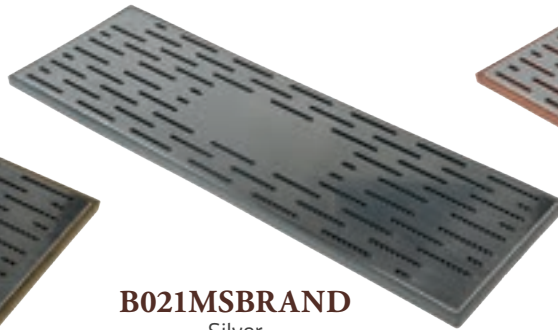

B021MSBRAND
Silver