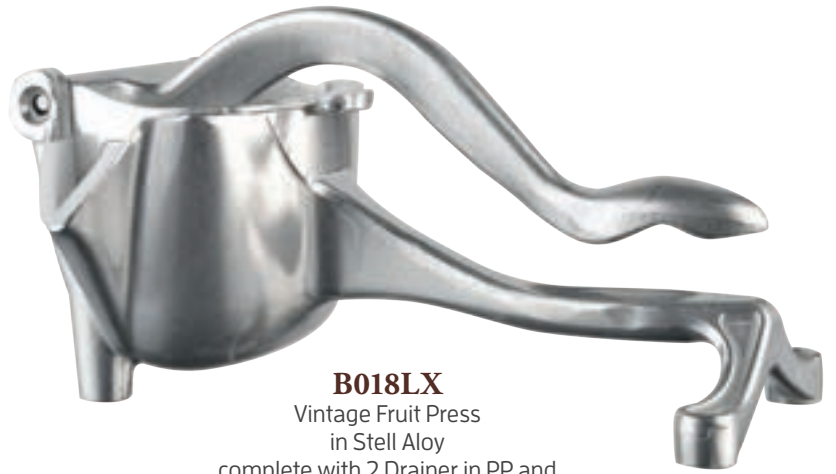

Des. 93,382

Fig. 3.

INVENTOR
George W. Bungay
BY *Sheffield*
ATTORNEY

B018LX
Vintage Fruit Press
in Stell Alloy
complete with 2 Drainer in PP and
and Stell Alloy

HAND MADE

SQUARE

PATENTED
NR. 002353639

PMB01B
Store-n Pour 1 Lt.
Fast Pouring
in PEHD
Black