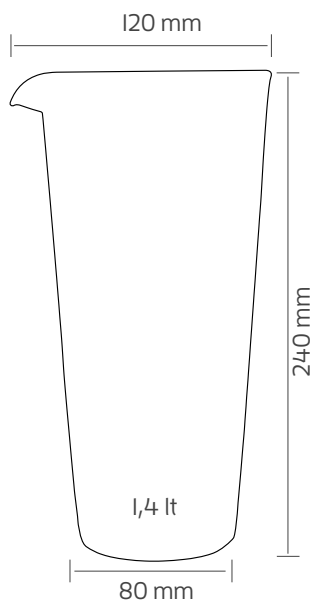

The new Mixing Glass by The Bars is handmade by Murano artisans. Its thickness makes it very resistant, long-lasting and helps keep the temperature longer. Its dimensions and laser-made decorations make it unique.

Il nuovo Mixing Glass della The Bars è fatto a mano dagli artigiani di Murano. Il suo spessore lo fa diventare molto resistente, durevole nel tempo e aiuta a mantenere più a lungo la temperatura. Le sue dimensioni e le decorazioni fatte al laser, lo rendono unico nel suo genere.

Artigiani
di Murano

HAND MADE

BIC010
Scagner Mixing Glass
Clear