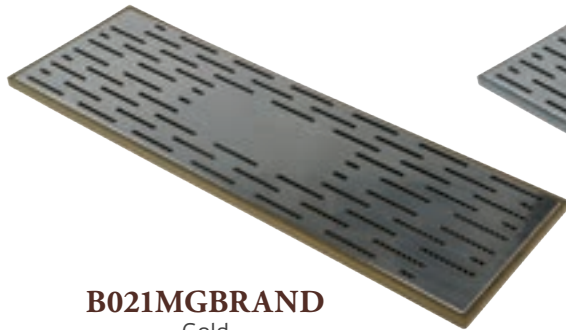

B021MGBRAND
Gold