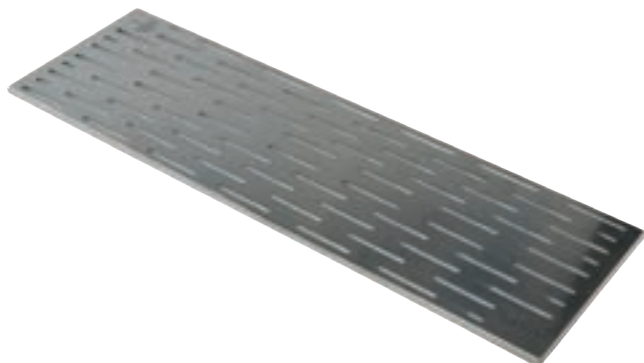

B021LX
Steel Grid
for Wide Mat XL
in Stainless Steel
meas. 600 x 200 mm
Mirror Finish