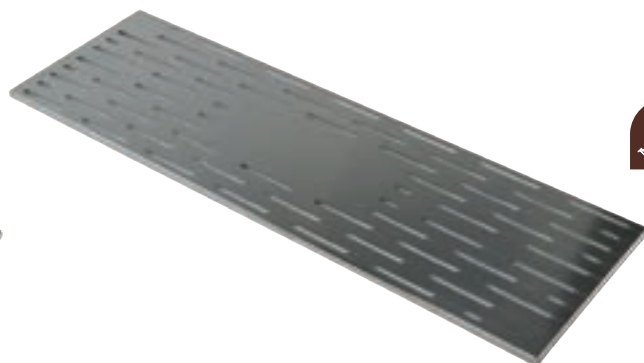

B021MC
Copper

NEW

B021BRAND
Steel Grid
for Wide Mat XL
in Stainless Steel
meas. 600 x 200 mm
Mirror Finish