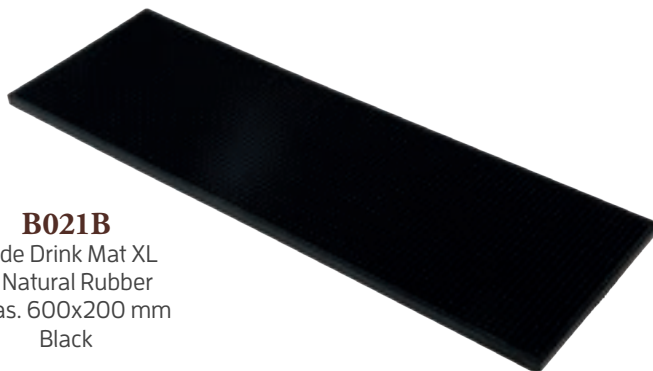

B008MG
Gold

B008MS
Silver

B008MC
Copper

NEW

B008SB
Bar Mat
in natural rubber
meas. 150x300 mm
Black

B009
Service Mats
in Natural Rubber
meas. 450x300 mm
Black

B021B
Wide Drink Mat XL
in Natural Rubber
meas. 600x200 mm
Black