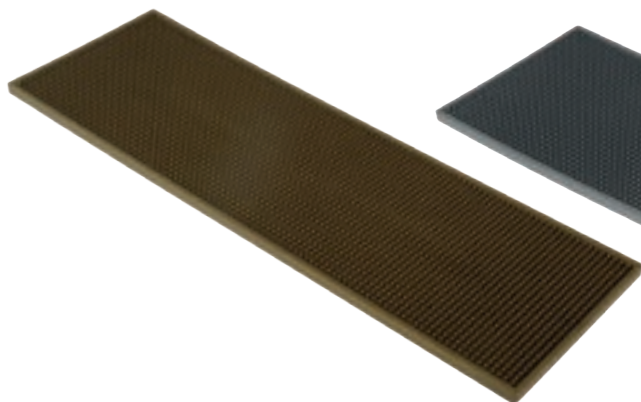

B008MG
Gold

B008MS
Silver

B008MC
Copper

NEW

B008SB
Bar Mat
in natural rubber
meas. 150x300 mm
Black

B009
Service Mats
in Natural Rubber
meas. 450x300 mm
Black

B021B
Wide Drink Mat XL
in Natural Rubber
meas. 600x200 mm
Black