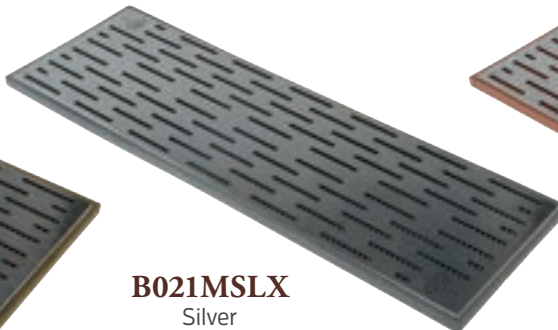

B021SSLX
Wide Drink Mat XL
with Steel Grid
in Stainless Steel
meas. 600 x 200 mm

B021MGBRAND
Gold

B021MSBRAND
Silver

B021MCBRAND
Copper

B021MGLX
Gold

B021MSLX
Silver

B021MCLX
Copper

B001
Bar Caddy
in ABS
Black