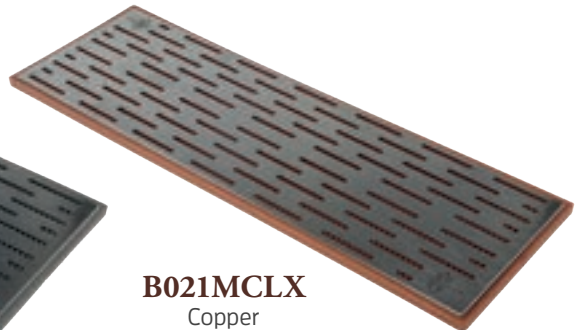

B021SSLX
Wide Drink Mat XL
with Steel Grid
in Stainless Steel
meas. 600 x 200 mm

B021MGBRAND
Gold

B021MSBRAND
Silver

B021MCBRAND
Copper

B021MGLX
Gold

B021MSLX
Silver

B021MCLX
Copper

B001
Bar Caddy
in ABS
Black