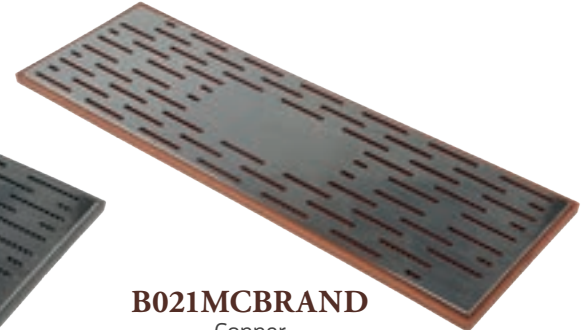

B021MCBRAND
Copper