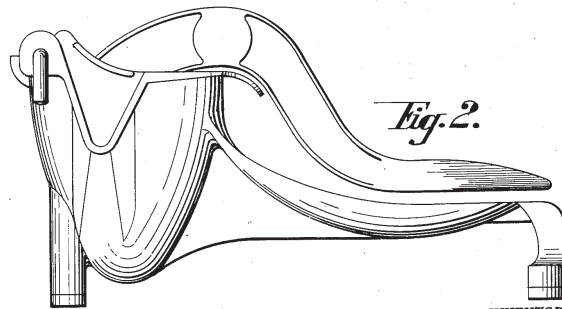

Des. 93,382

Fig. 3.

INVENTOR
George W. Bungay
BY *Sheffield*
ATTORNEY

B018LX
Vintage Fruit Press
in Stell Alloy
complete with 2 Drainer in PP and
and Stell Alloy

HAND MADE

SQUARE

PATENTED
NR. 002353639

PMB01B
Store-n Pour 1 Lt.
Fast Pouring
in PEHD
Black