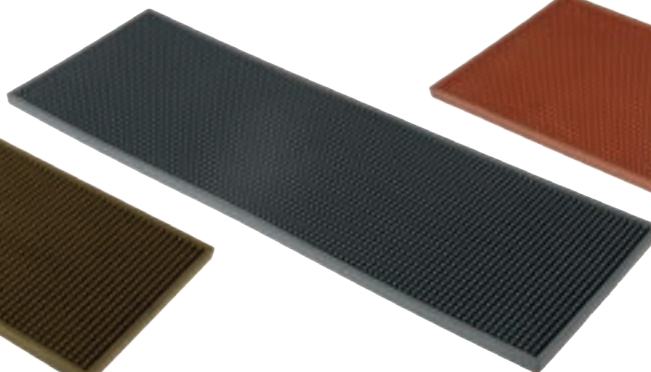

B021MG
Gold

B021MS
Silver