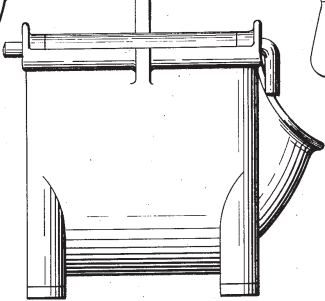

Des. 93,382

Fig. 3.

INVENTOR
George W. Bungay
BY *Sheffield*
ATTORNEY

B018LX
Vintage Fruit Press
in Stell Alloy
complete with 2 Drainer in PP and
and Stell Alloy

HAND MADE

SQUARE

PATENTED
NR. 002353639

PMB01B
Store-n Pour 1 Lt.
Fast Pouring
in PEHD
Black