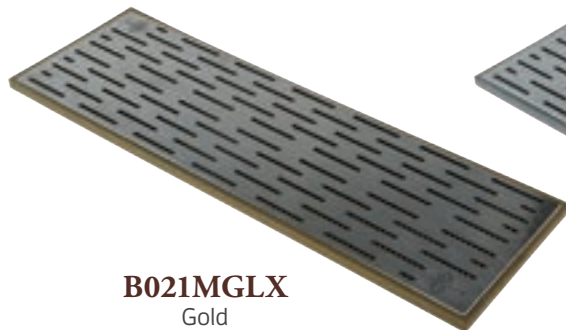

B021SSLX
Wide Drink Mat XL
with Steel Grid
in Stainless Steel
meas. 600 x 200 mm

B021MGBRAND
Gold

B021MSBRAND
Silver

B021MCBRAND
Copper

B021MGLX
Gold

B021MSLX
Silver

B021MCLX
Copper

B001
Bar Caddy
in ABS
Black