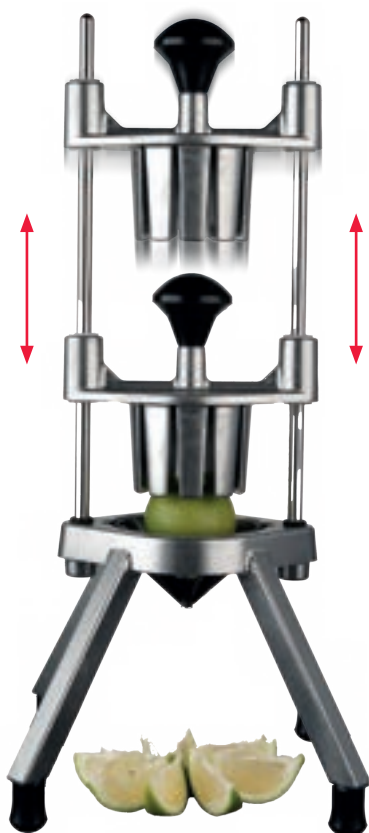

DT001
Fruit Peeler
of 210 mm in SBC
in Stainless Steel

DT002
Citrus Twist Small
of 165 mm in SBC
in Stainless Steel

DT003
Decorative Knife
of 195 mm in SBC
in Stainless Steel

DT004
Citrus Twist
of 170 mm in SBC
in Stainless Steel