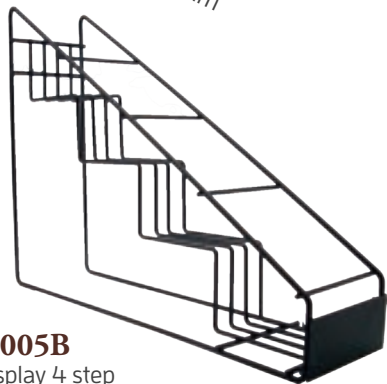

LD005B
Bottle Display 4 step
in Steel
Black Matt Finish