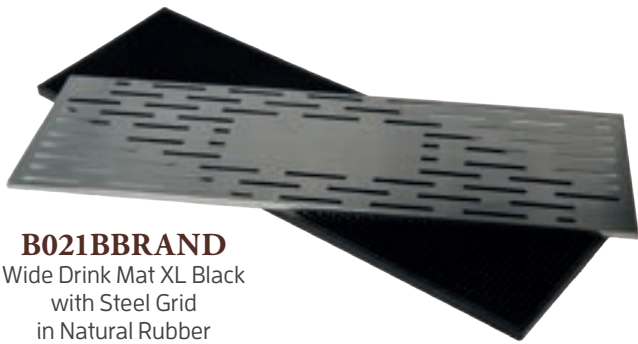

B021BBRAND
Wide Drink Mat XL Black
with Steel Grid
in Natural Rubber
and Stainless Steel
meas. 600 x 200 mm

B021BLX
Wide Drink Mat XL Black
with Steel Grid
in Natural Rubber
and Stainless Steel
meas. 600 x 200 mm